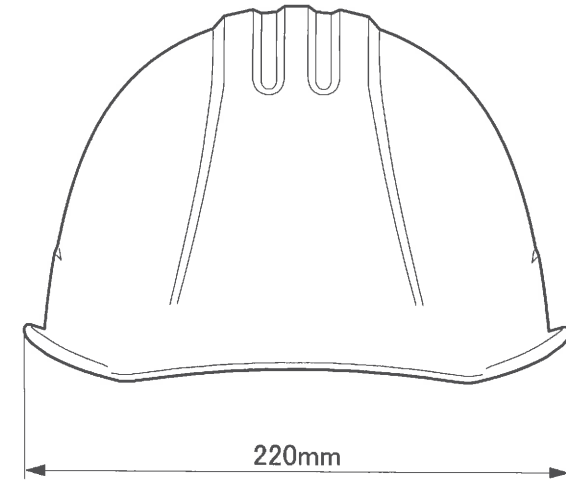

Material and size : ST#0161

No,	Parts	Material
1	Shell	ABS
2	Cradle	LDPE
3	Headband	LDPE,POM
4	Sweatband	PS (fiber cloth)
5	Connecting pin (cradle & headband)	LDPE
6	Chin strap connection parts	PP
7	Chin strap	PP (fiber tape)