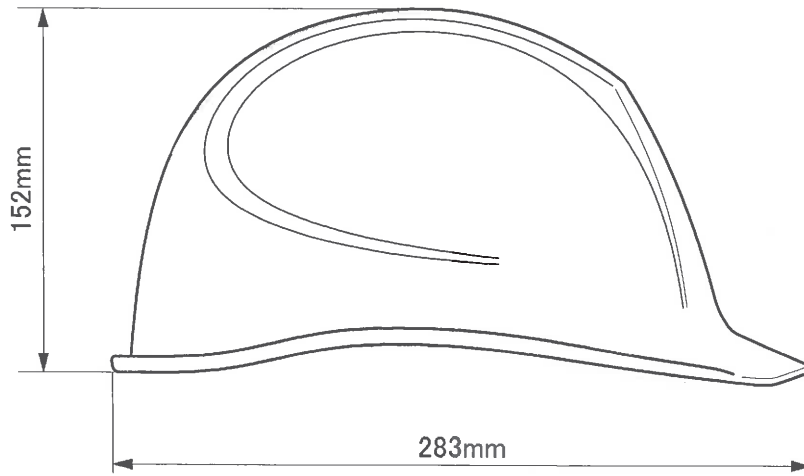

Material and size : ST#0161

No,	Parts	Material
1	Shell	ABS
2	Cradle	LDPE
3	Headband	LDPE,POM
4	Sweatband	PS (fiber cloth)
5	Connecting pin (cradle & headband)	LDPE
6	Chin strap connection parts	PP
7	Chin strap	PP (fiber tape)