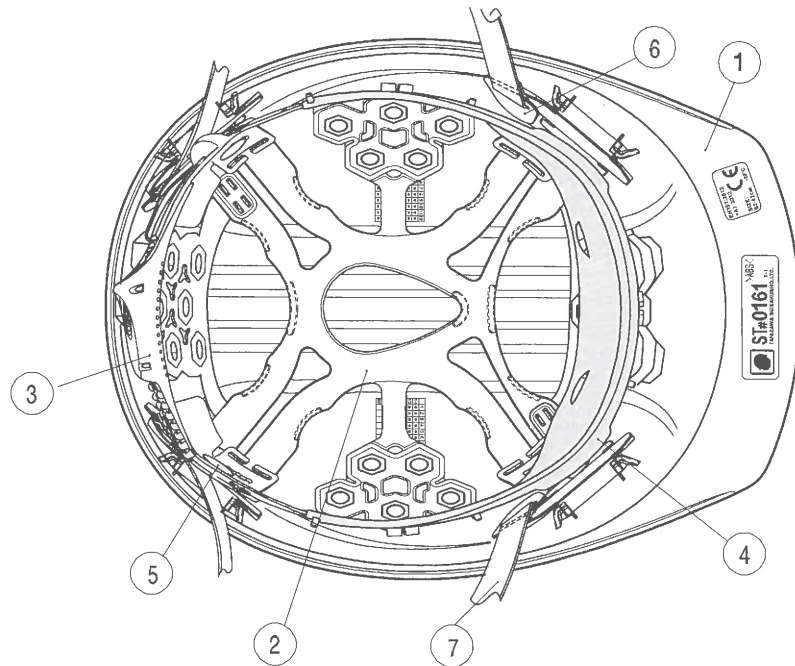

Material and size : ST#0161

No,	Parts	Material
1	Shell	ABS
2	Cradle	LDPE
3	Headband	LDPE,POM
4	Sweatband	PS (fiber cloth)
5	Connecting pin (cradle & headband)	LDPE
6	Chin strap connection parts	PP
7	Chin strap	PP (fiber tape)